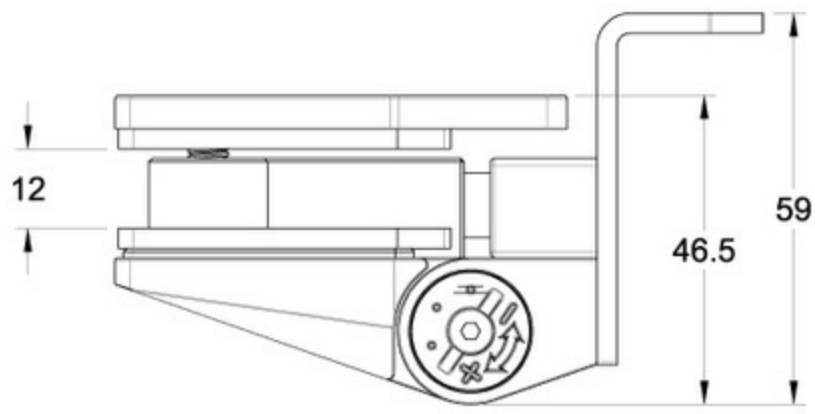

120 SERIES GLASS TO SQUARE POST

(BRACKET ONLY)