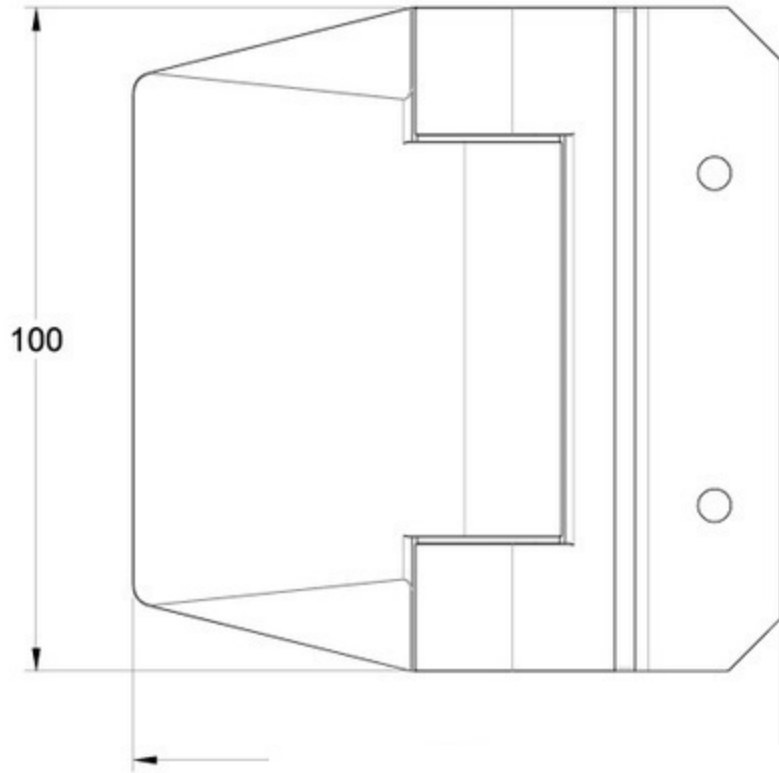

120 SERIES GLASS TO SQUARE POST

(BRACKET ONLY)